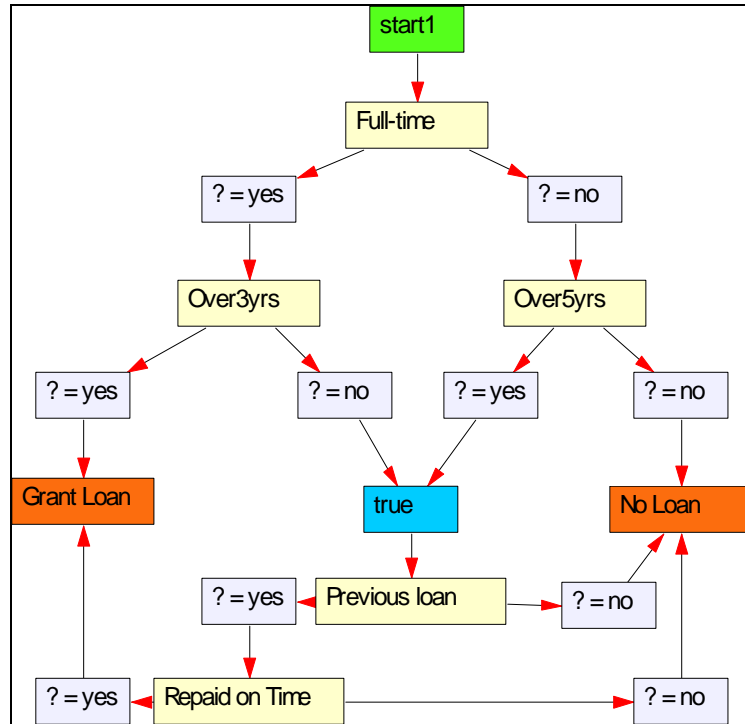

28th of July 2005

Decision trees  
www.lpa.co.uk

(Source: <http://www.lpa.co.uk/>)

VisiRule – A graphical design tool that helps you model and execute decision trees and automate business processes. You can download a free trial version for 28 days.